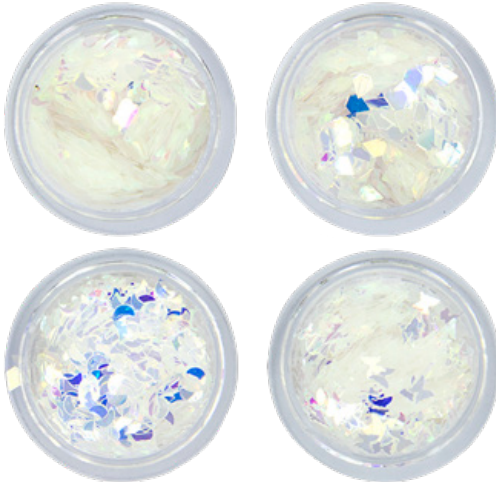

DECOR-ONE

ACRY
LOVE®
inspire