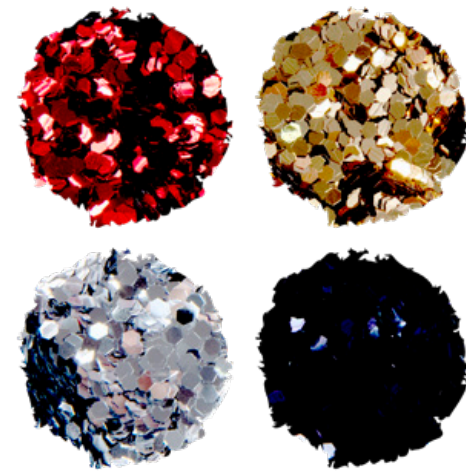

DECOR-ONE

ACRY
LOVE®
inspire

\$59.00
c/u

Acry Love DECOR
ONE NEON.2
Mix #21*

DECOR-ONE

ACRY
LOVE[®]
inspire

\$59.00
C/U

Acry Love
DECOR ONE*
Hologram MAX #23