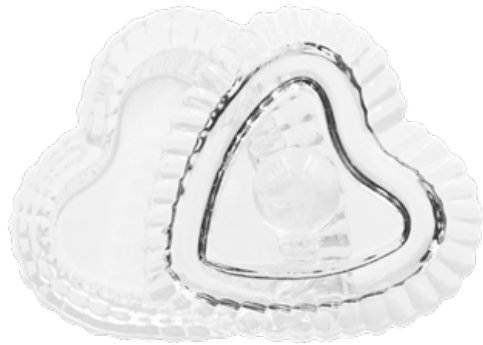

GODETE ACRY LOVE

$39.⁰⁰_{C/U}

ACRY LOVE godete de cristal
CRYSTAL VESSEL #1 (corazon)