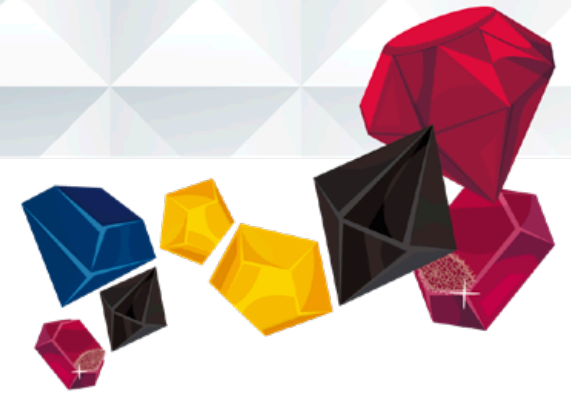

Maria Antonista

2^a TEMPORADA
#AcryLoveEresTú

QUEEN'S

COLLECTION
5 PZ

47

ACRY
LOVE[®]
inspire

ACRY LOVE COLLECTION
LIMITED EDITION

\$175.00
C/U