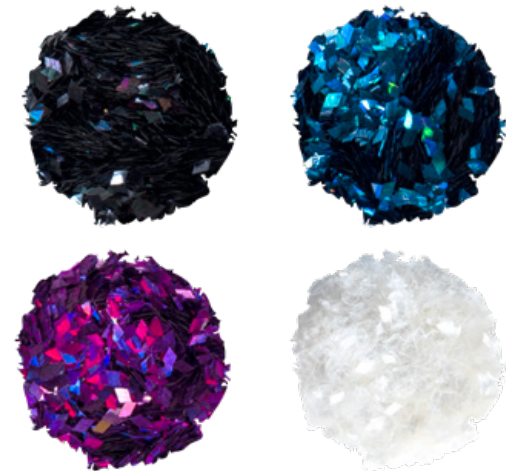

DECOR-ONE

ACRY
LOVE[®]
inspire

\$59.00
c/u

Acry Love
DECOR ONE*
Love Krisp #16

DECOR-ONE

ACRY
LOVE[®]
inspire

\$59.00
C/U

Acry Love
DECOR ONE*
Jewel #18