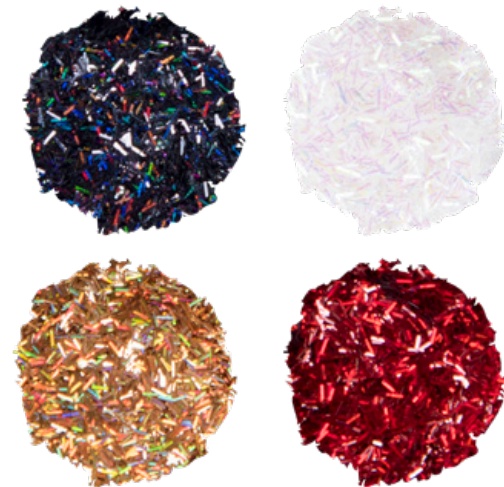

DECOR-ONE

ACRY
LOVE®
inspire