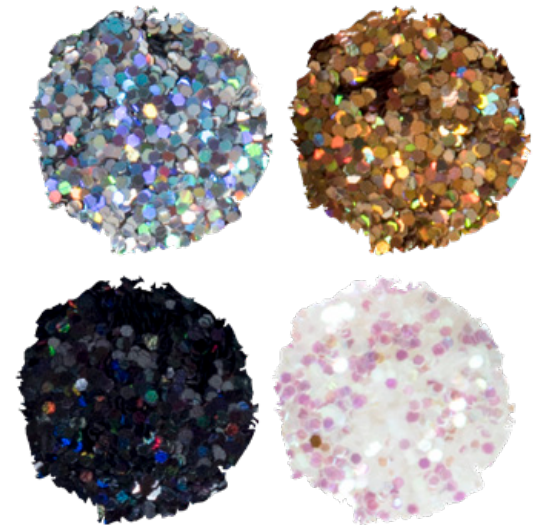

Acry Love
DECOR ONE
Ala de Angel Metalic
#5

ACRY
LOVE®
inspire

DECOR-ONE

\$59.00

Acry Love
DECOR ONE
Krispy tubis #7

ACRY
LOVE®
inspire

\$59.00
C/U

ACRY LOVE
DECOR ONE*
Micro Hologram #10